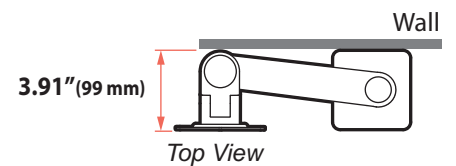

NX Monitor Arm

Ergonomic Workstation

Dimensions

NX Monitor Arm

Weight Capacity

Range of Motion

To find out more, speak to one of our account managers:

call: **01246 200 200** | email: **letstalk@ccsmedia.com** | visit our website at **ccsmedia.com**