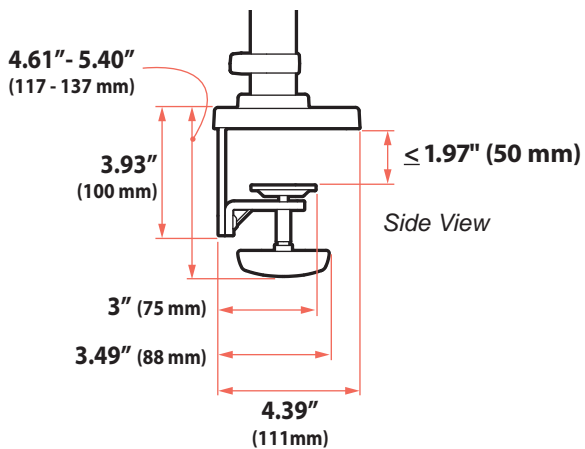

NX Monitor Arm

Ergonomic Workstation

Dimensions

NX Monitor Arm

Weight Capacity

Range of Motion

To find out more, speak to one of our account managers:

call: **01246 200 200** | email: **letstalk@ccsmedia.com** | visit our website at **ccsmedia.com**