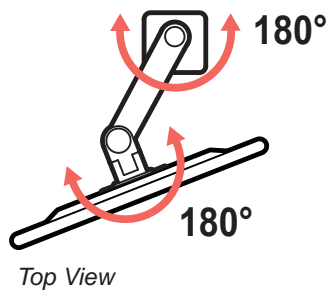

NX Monitor Arm

Ergonomic Workstation

Dimensions

NX Monitor Arm

Weight Capacity

Range of Motion

To find out more, speak to one of our account managers:

call: **01246 200 200** | email: **letstalk@ccsmedia.com** | visit our website at **ccsmedia.com**