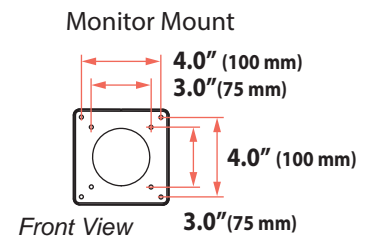

NX Monitor Arm

Ergonomic Workstation

Dimensions

NX Monitor Arm

Weight Capacity

Range of Motion

To find out more, speak to one of our account managers:

call: **01246 200 200** | email: **letstalk@ccsmedia.com** | visit our website at **ccsmedia.com**