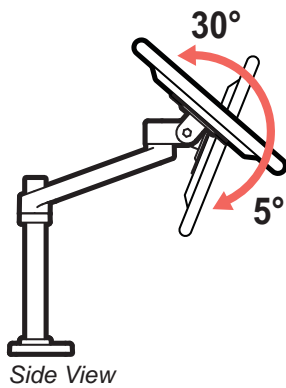

NX Monitor Arm

Ergonomic Workstation

Dimensions

NX Monitor Arm

Weight Capacity

Range of Motion

To find out more, speak to one of our account managers:

call: **01246 200 200** | email: **letstalk@ccsmedia.com** | visit our website at **ccsmedia.com**