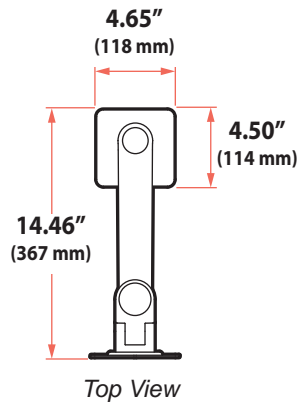

NX Monitor Arm

Ergonomic Workstation

Dimensions

NX Monitor Arm

Weight Capacity

Range of Motion

To find out more, speak to one of our account managers:

call: **01246 200 200** | email: **letstalk@ccsmedia.com** | visit our website at **ccsmedia.com**