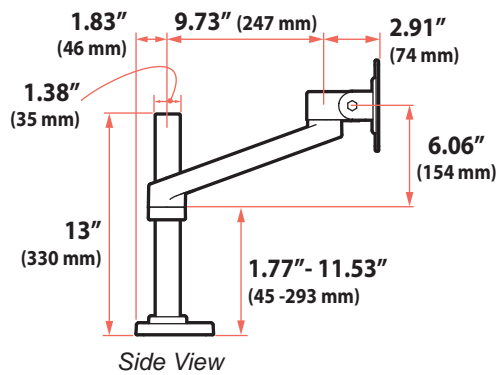

NX Monitor Arm

Ergonomic Workstation

Dimensions

NX Monitor Arm

Weight Capacity

Range of Motion

To find out more, speak to one of our account managers:

call: **01246 200 200** | email: **letstalk@ccsmedia.com** | visit our website at **ccsmedia.com**