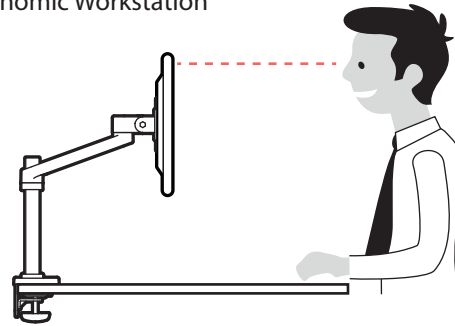

NX Monitor Arm

Ergonomic Workstation

Dimensions

NX Monitor Arm

Weight Capacity

Range of Motion

To find out more, speak to one of our account managers:

call: **01246 200 200** | email: **letstalk@ccsmedia.com** | visit our website at **ccsmedia.com**