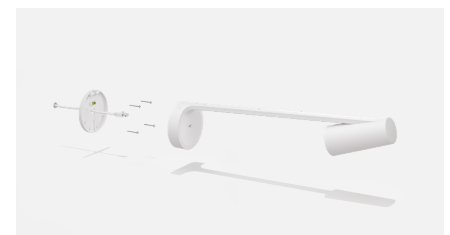

With a clean wall-mounted design and thoughtful cable management, Scribe installs elegantly and out of the way

of meeting collaboration. Together with the whiteboard content camera, Scribe includes a wireless share button, mounting components, power supply, and category cables for deployment at scale.

Perfect Views, Remote Or In The Room

AI-Powered Performance

Presenter Removal

Scribe's built-in AI delivers a transparency effect, allowing students to see "through" the instructor for an unobstructed view of the whiteboard.

Clean, Flexible Installation

Wall Mounting

Securely mount Scribe to a variety of wall surfaces with the included installation kit.

Cable Management

Ensure clean, confident installs with cable retention and options to route cabling up, down, or through the wall.

Flexible Cabling

Use the included 10 meters of category cable or supply your own to fit the size and layout of your classrooms.

CCS Media

Creating a Dynamic Workspace That Works The Way You Do

**To find out more, speak to your Account Manager, call us on 01246 200 200,
email us at letstalk@ccsmedia.com or visit our website at ccsmedia.com.**